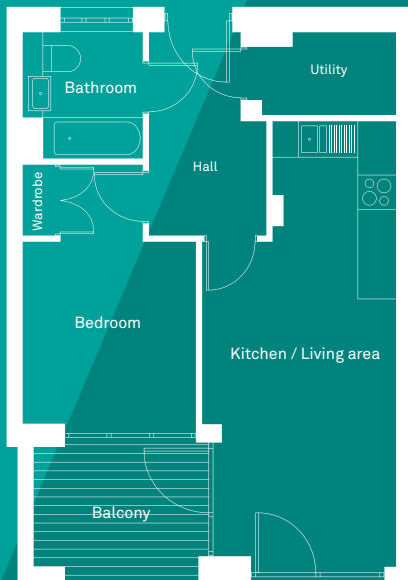

1 Bedroom Apartment

Total area: 50 sqm / 540 sqft

APARTMENT TYPE #7

Floor plan for guide only and may differ

- 1 bedroom / 1 bathroom
- Underfloor heating throughout
- Contemporary handleless kitchen - integrated BOSCH appliances
- Balcony
- Karndean oak flooring in living rooms areas: soft carpet in bedrooms
- Roca bathrooms and Hansgrohe taps as standard
- Built-in storage